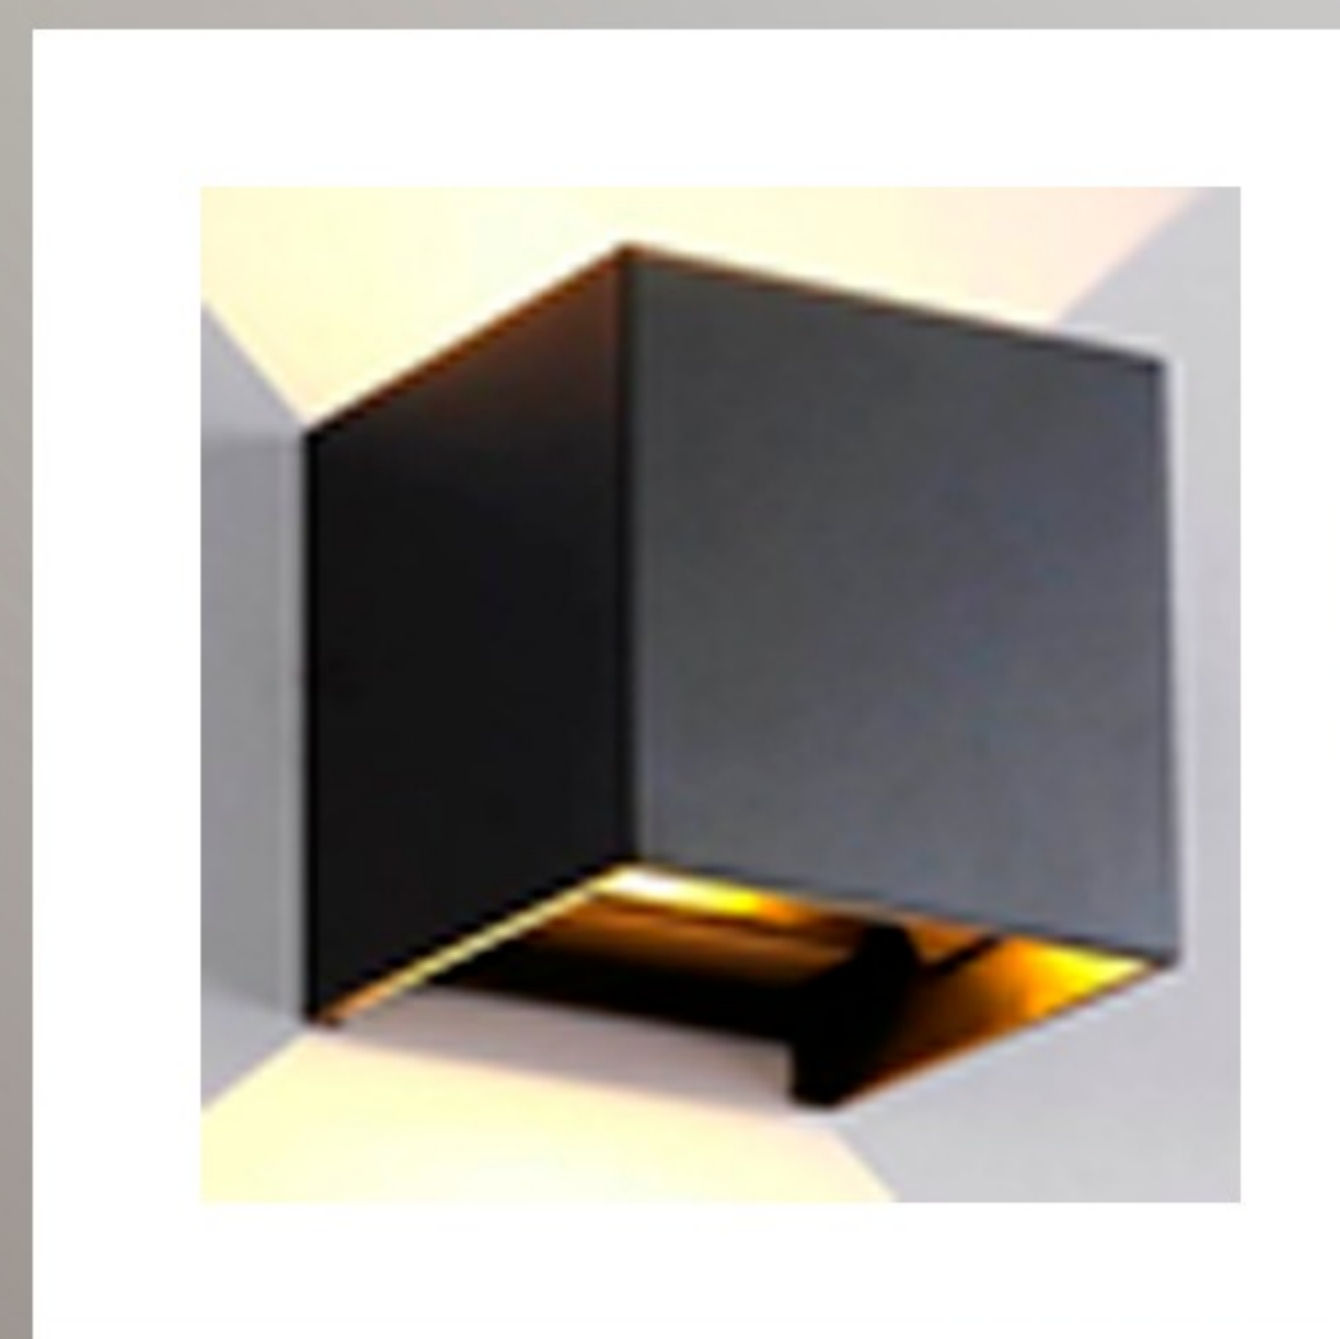

Barandal de cristal templado

Los brandales son de cristal templado de 10mm empotrado en losa y con refuerzo entre hojas con herrajes de acero inoxidable, según diseño

CATÁLOGO DE ACABADOS

Marmol Santo Tomas busardeado

Spot de luz semi calida

Panel led de aluminio acabado color blanco de empotrar fijo con luz neutra. Sera utilizada según las especificaciones del plano para las areas interiores.

Spot dirigible de luz calida

bathroom Accessory

Ultra slim square rain shower head

Jacuzzi Hydromassage

Jacuzzi ideal for two people with hydro-massage and muscle relaxing functions, with sea views

Semi-warm light spot

Aluminum led panel finished in white to embed fixed with neutral light. It will be used according to the specifications of the plan for the interior areas.

Warm light dirigible spot

White aluminum LED luminaire for recessing with adjustable warm light socket. It will be placed in kitchens that have an island.

warm light buttress

Surface-mounted luminaire, in galvanized matt black aluminum. Warm light with adjustable angle. Placed on the roof wall in a zig zag shape to create a play of light